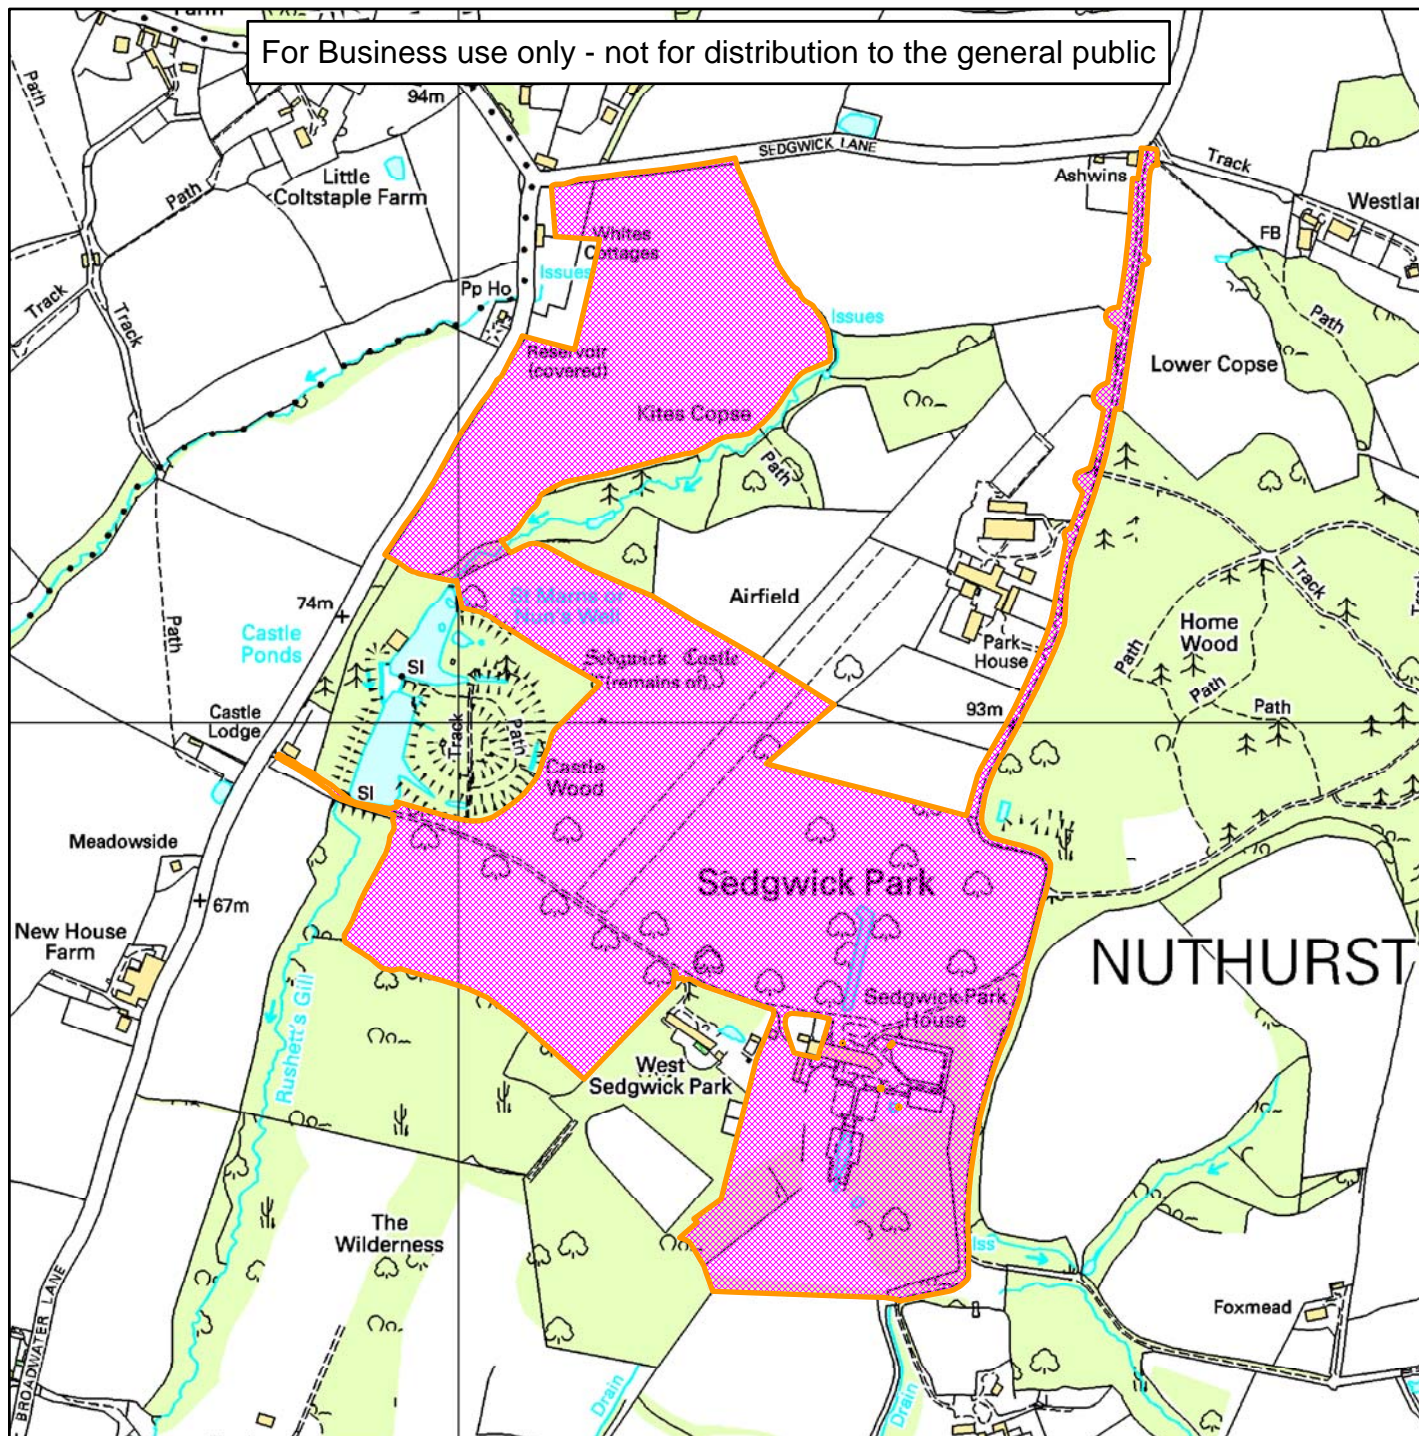

Sedgwick Manor

For Business use only - not for distribution to the general public

Scale: 1:7,172

Reproduced from the Ordnance Survey map with permission of the Controller of Her Majesty's Stationery Office © Crown Copyright 2012.

Unauthorised reproduction infringes Crown Copyright and may lead to prosecution or civil proceedings.

Organisation	Horsham District Council
Department	
Comments	
Date	22/02/2017
MSA Number	100023865